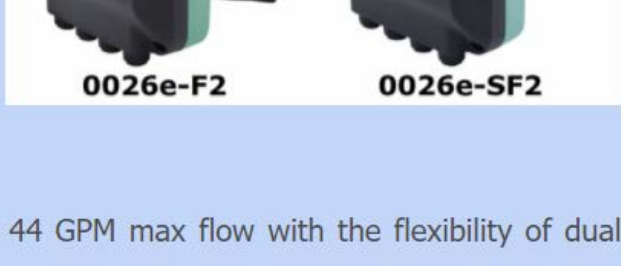

The New Taco 0026e ECM High-Efficiency Circulator

Taco's latest addition to the ECM family is the 0026e, which is currently projected to be on the TDC shelves in April, if production goes as planned.